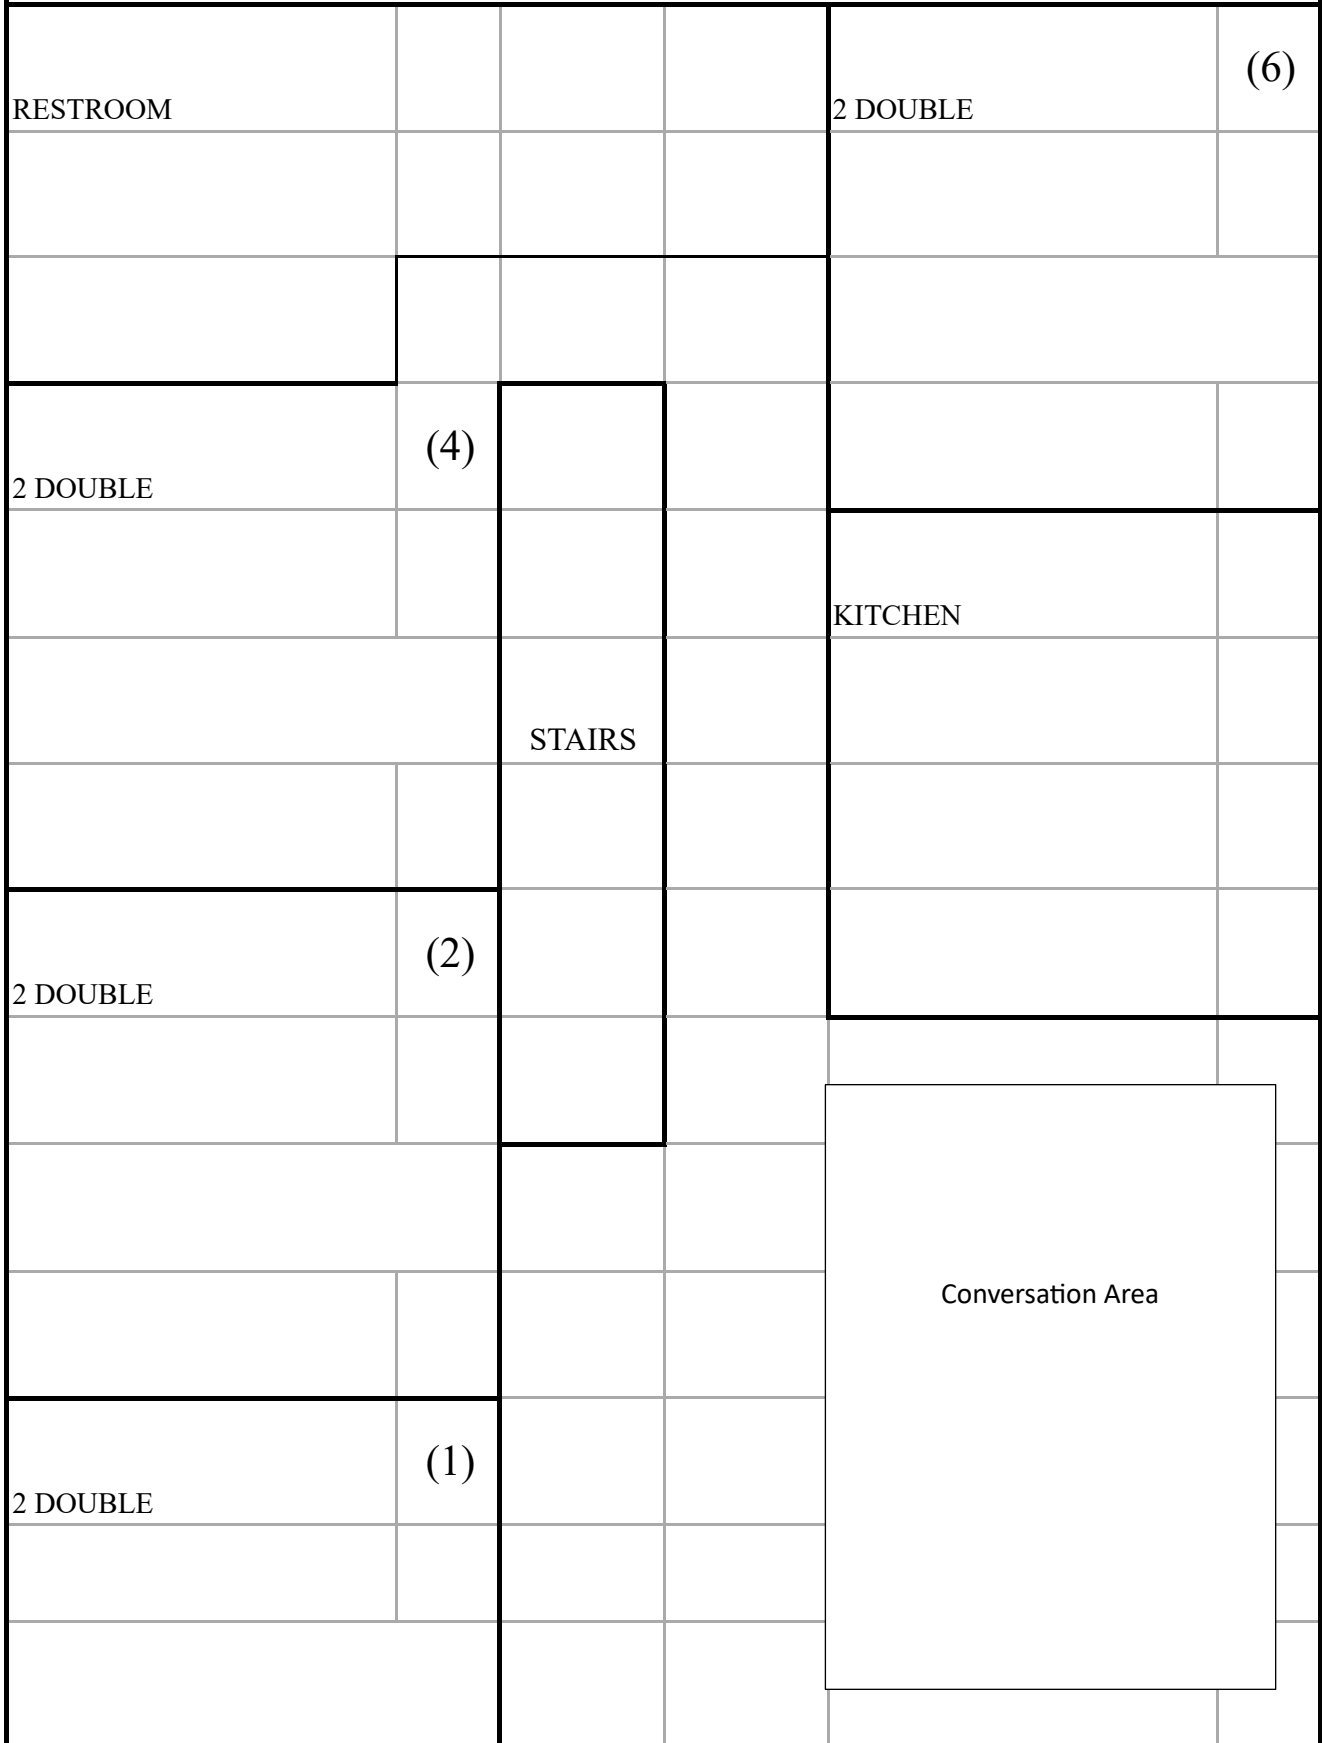

ELMORE BUILDING - FIRST FLOOR

1 DOUBLE	(17)	STAIRS	1 DOUBLE	(18)
1 DOUBLE	(15)	Table and Chairs	RESTROOM	
2 TWINS	(13)		RESTROOM	
			2 TWINS	(14)
1 DOUBLE	(11)		1 DOUBLE	(12)
STAIRS				
Conversation Area			PHONE	
			SUPPLY CLOSET	

ELMORE BUILDING - SECOND FLOOR

1 DOUBLE	(27)			1 DOUBLE &	(28)
				1 TWIN	
1 DOUBLE	(25)			RESTROOM	
				RESTROOM	
				2 TWINS	(26)
1 DOUBLE &	(23)				
2 TWINS					
				2 TWINS	(24)
STAIRS					
2 TWINS		(21)	2 TWINS		(22)

MISSION BUILDING - FIRST FLOOR

MISSION BUILDING - SECOND FLOOR

RESTROOM				2 TWIN	(14)
2 DOUBLE	(8)				
				2 DOUBLE	(13)
		STAIRS			
2 DOUBLE	(9)				
				1 DOUBLE/1 TWIN	(12)
2 DOUBLE	(10)				
				2 DOUBLE	(11)

MISSION BUILDING - THIRD FLOOR

4 TWINS

STAIRS

LANDING

2 TWINS

CHAPEL AND YOUTH DORMS

CHAPEL AND YOUTH DORMS				
DORM				DORM
DORM				
		CHAPEL		
				DORM
STORAGE				
RESTROOM				RESTROOM